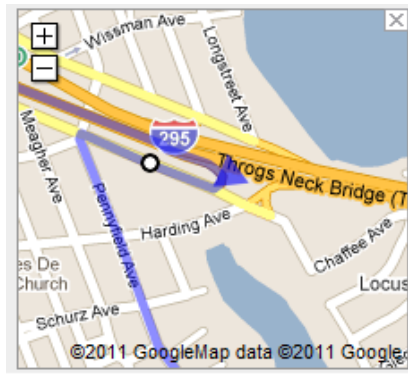

Directions to SUNY Maritime College from New Jersey and Points West AirSchuyler 2011 – Airstream Owners Rally in Da Bronx ([Google Maps Link](#))

 1. I-95 N
Upper Level George Washington Bridge. **Partial Toll Road.** Entering New York.

 2. Continue on I-95N
4.8mi, ~6 mins.

3. Continue onto **Cross Bronx Expressway.**
0.3mi

 4. Continue onto **I-295 S.**
1.7mi

 5. Take **Exit 9 – LAST EXIT BEFORE TOLL.** Harding Ave / Pennyfield Ave.

 6. Turn Right at Bottom of Ramp onto 177th St.

 7. Take First Left onto Pennyfield Ave.

 Turn Left onto Erben Ave, SUNY Maritime College. Circle is for buses. Stay left on circle, right side of road to enter.

 Pull into que in parking lane near giant propeller. You have arrived and will be parked shortly.