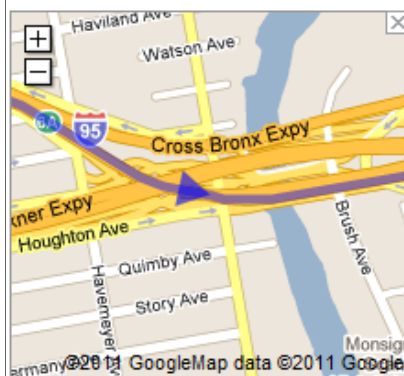

Directions to SUNY Maritime College from New Jersey and Points West AirSchuyler 2011 – Airstream Owners Rally in Da Bronx ([Google Maps Link](#))

 1. I-95 N
Upper Level George Washington Bridge. **Partial Toll Road.** Entering New York.

 2. Continue on I-95N
4.8mi, ~6 mins.

3. Continue onto **Cross Bronx Expressway.**
0.3mi

 4. Continue onto **I-295 S.**
1.7mi

 5. Take **Exit 9 – LAST EXIT BEFORE TOLL.** Harding Ave / Pennyfield Ave.

 6. Turn Right at Bottom of Ramp onto 177th St.

 7. Take First Left onto Pennyfield Ave.

 Turn Left onto Erben Ave, SUNY Maritime College. Circle is for buses. Stay left on circle, right side of road to enter.

 Pull into que in parking lane near giant propeller. You have arrived and will be parked shortly.