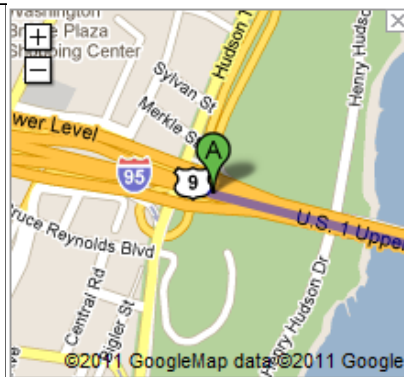

Directions to SUNY Maritime College from New Jersey and Points West AirSchuyler 2011 – Airstream Owners Rally in Da Bronx ([Google Maps Link](#))

 1. I-95 N
Upper Level George Washington Bridge. **Partial Toll Road.** Entering New York.

 2. Continue on I-95N
4.8mi, ~6 mins.

3. Continue onto **Cross Bronx Expressway.**
0.3mi

 4. Continue onto **I-295 S.**
1.7mi

 5. Take **Exit 9 – LAST EXIT BEFORE TOLL.** Harding Ave / Pennyfield Ave.

 6. Turn Right at Bottom of Ramp onto 177th St.

 7. Take First Left onto Pennyfield Ave.

 Turn Left onto Erben Ave, SUNY Maritime College. Circle is for buses. Stay left on circle, right side of road to enter.

 Pull into que in parking lane near giant propeller. You have arrived and will be parked shortly.