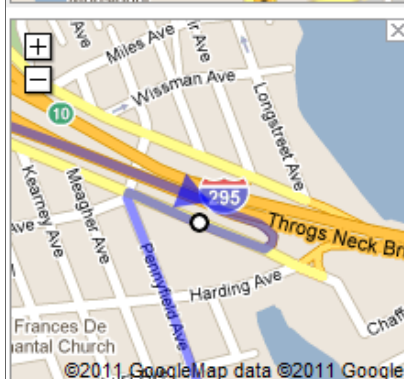

Directions to SUNY Maritime College from New Jersey and Points West AirSchuyler 2011 – Airstream Owners Rally in Da Bronx ([Google Maps Link](#))

 1. I-95 N
Upper Level George Washington Bridge. **Partial Toll Road.** Entering New York.

 2. Continue on I-95N
4.8mi, ~6 mins.

3. Continue onto **Cross Bronx Expressway.**
0.3mi

 4. Continue onto **I-295 S.**
1.7mi

 5. Take **Exit 9 – LAST EXIT BEFORE TOLL.** Harding Ave / Pennyfield Ave.

 6. Turn Right at Bottom of Ramp onto 177th St.

 7. Take First Left onto Pennyfield Ave.

 Turn Left onto Erben Ave, SUNY Maritime College. Circle is for buses. Stay left on circle, right side of road to enter.

 Pull into que in parking lane near giant propeller. You have arrived and will be parked shortly.