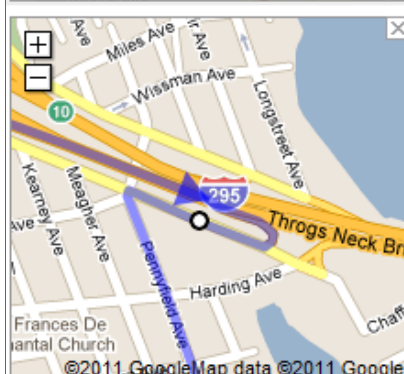

Directions to SUNY Maritime College from New Jersey and Points West AirSchuyler 2011 – Airstream Owners Rally in Da Bronx ([Google Maps Link](#))

 1. I-95 N
Upper Level George Washington Bridge. **Partial Toll Road.** Entering New York.

 2. Continue on I-95N
4.8mi, ~6 mins.

3. Continue onto **Cross Bronx Expressway.**
0.3mi

 4. Continue onto **I-295 S.**
1.7mi

 5. Take **Exit 9 – LAST EXIT BEFORE TOLL.** Harding Ave / Pennyfield Ave.

 6. Turn Right at Bottom of Ramp onto 177th St.

 7. Take First Left onto Pennyfield Ave.

 Turn Left onto Erben Ave, SUNY Maritime College. Circle is for buses. Stay left on circle, right side of road to enter.

 Pull into que in parking lane near giant propeller. You have arrived and will be parked shortly.