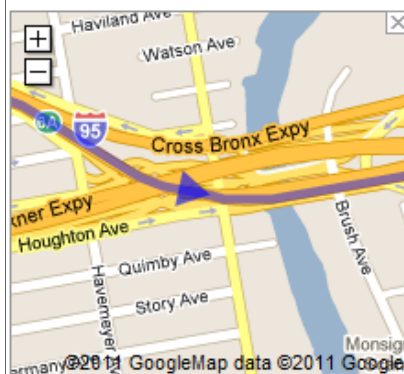

Directions to SUNY Maritime College from New Jersey and Points West AirSchuyler 2011 – Airstream Owners Rally in Da Bronx ([Google Maps Link](#))

 1. I-95 N
Upper Level George Washington Bridge. **Partial Toll Road.** Entering New York.

 2. Continue on I-95N
4.8mi, ~6 mins.

3. Continue onto **Cross Bronx Expressway.**
0.3mi

 4. Continue onto **I-295 S.**
1.7mi

 5. Take **Exit 9 – LAST EXIT BEFORE TOLL.** Harding Ave / Pennyfield Ave.

 6. Turn Right at Bottom of Ramp onto 177th St.

 7. Take First Left onto Pennyfield Ave.

 Turn Left onto Erben Ave, SUNY Maritime College. Circle is for buses. Stay left on circle, right side of road to enter.

 Pull into que in parking lane near giant propeller. You have arrived and will be parked shortly.