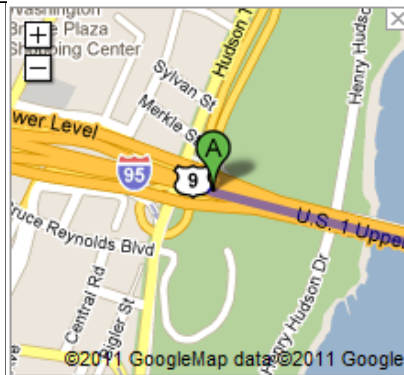

Directions to SUNY Maritime College from New Jersey and Points West AirSchuyler 2011 – Airstream Owners Rally in Da Bronx ([Google Maps Link](#))

 1. I-95 N
Upper Level George Washington Bridge. **Partial Toll Road.** Entering New York.

 2. Continue on I-95N
4.8mi, ~6 mins.

3. Continue onto **Cross Bronx Expressway.**
0.3mi

 4. Continue onto **I-295 S.**
1.7mi

 5. Take **Exit 9 – LAST EXIT BEFORE TOLL.** Harding Ave / Pennyfield Ave.

 6. Turn Right at Bottom of Ramp onto 177th St.

 7. Take First Left onto Pennyfield Ave.

 Turn Left onto Erben Ave, SUNY Maritime College. Circle is for buses. Stay left on circle, right side of road to enter.

 Pull into que in parking lane near giant propeller. You have arrived and will be parked shortly.